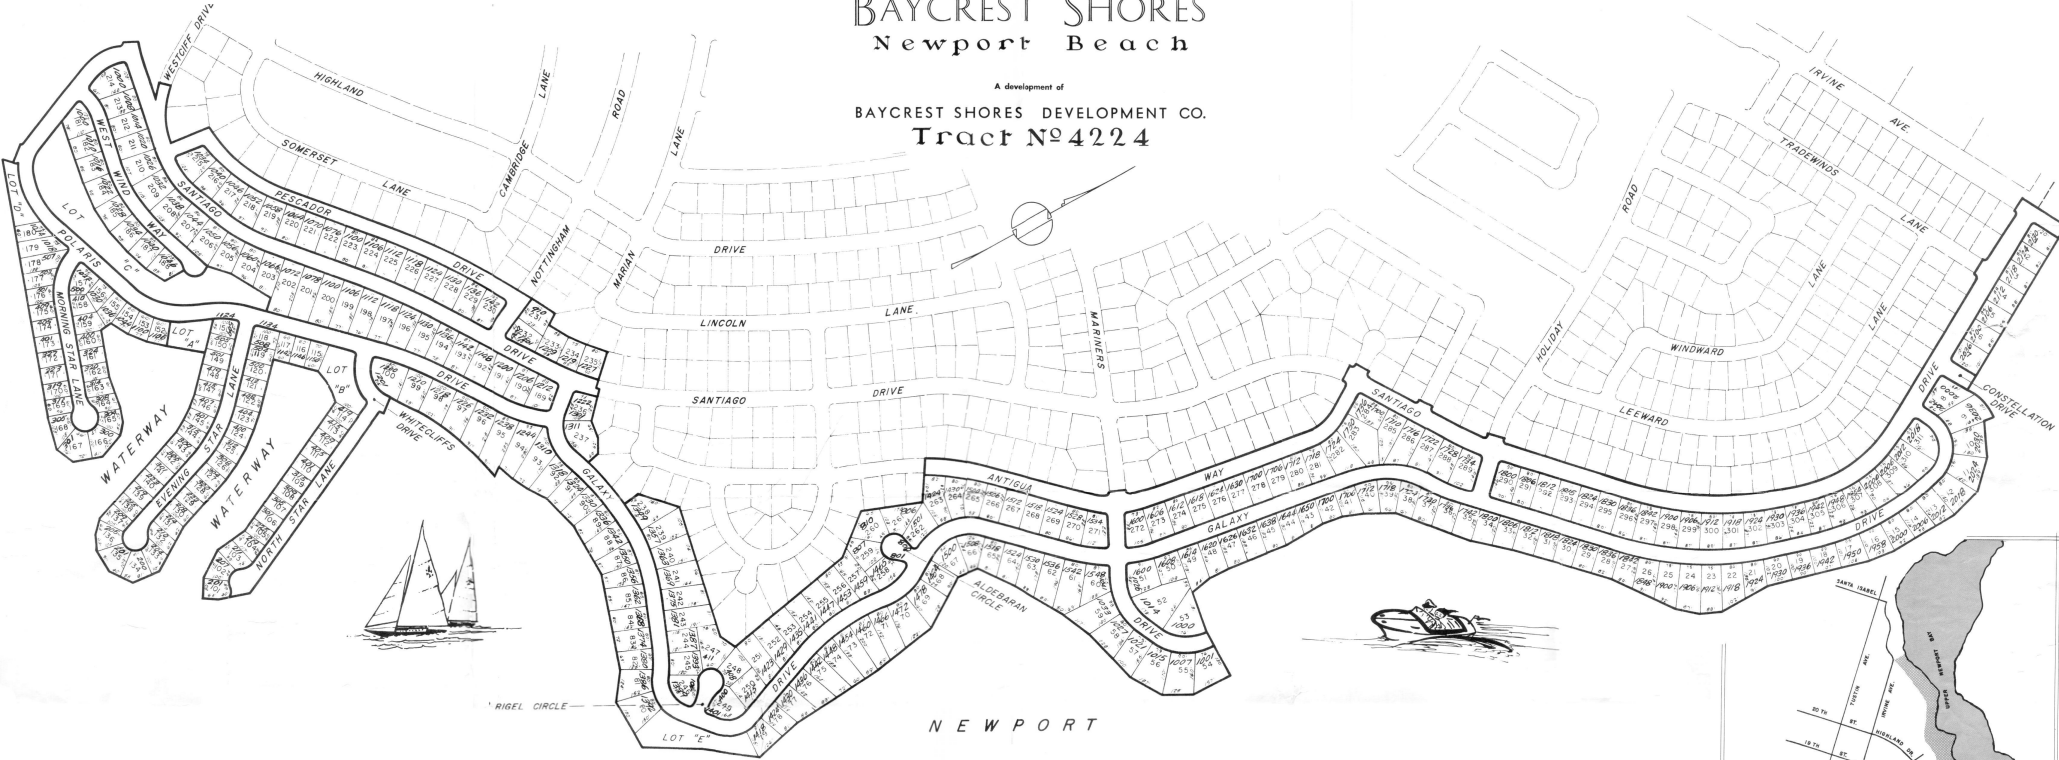

BAYCREST SHORES

Newport Beach

A development of
BAYCREST SHORES DEVELOPMENT CO.
Tract No 4224

A development of

BAYCREST SHORES DEVELOPMENT CO.
Tract No 4224

NEWPORT