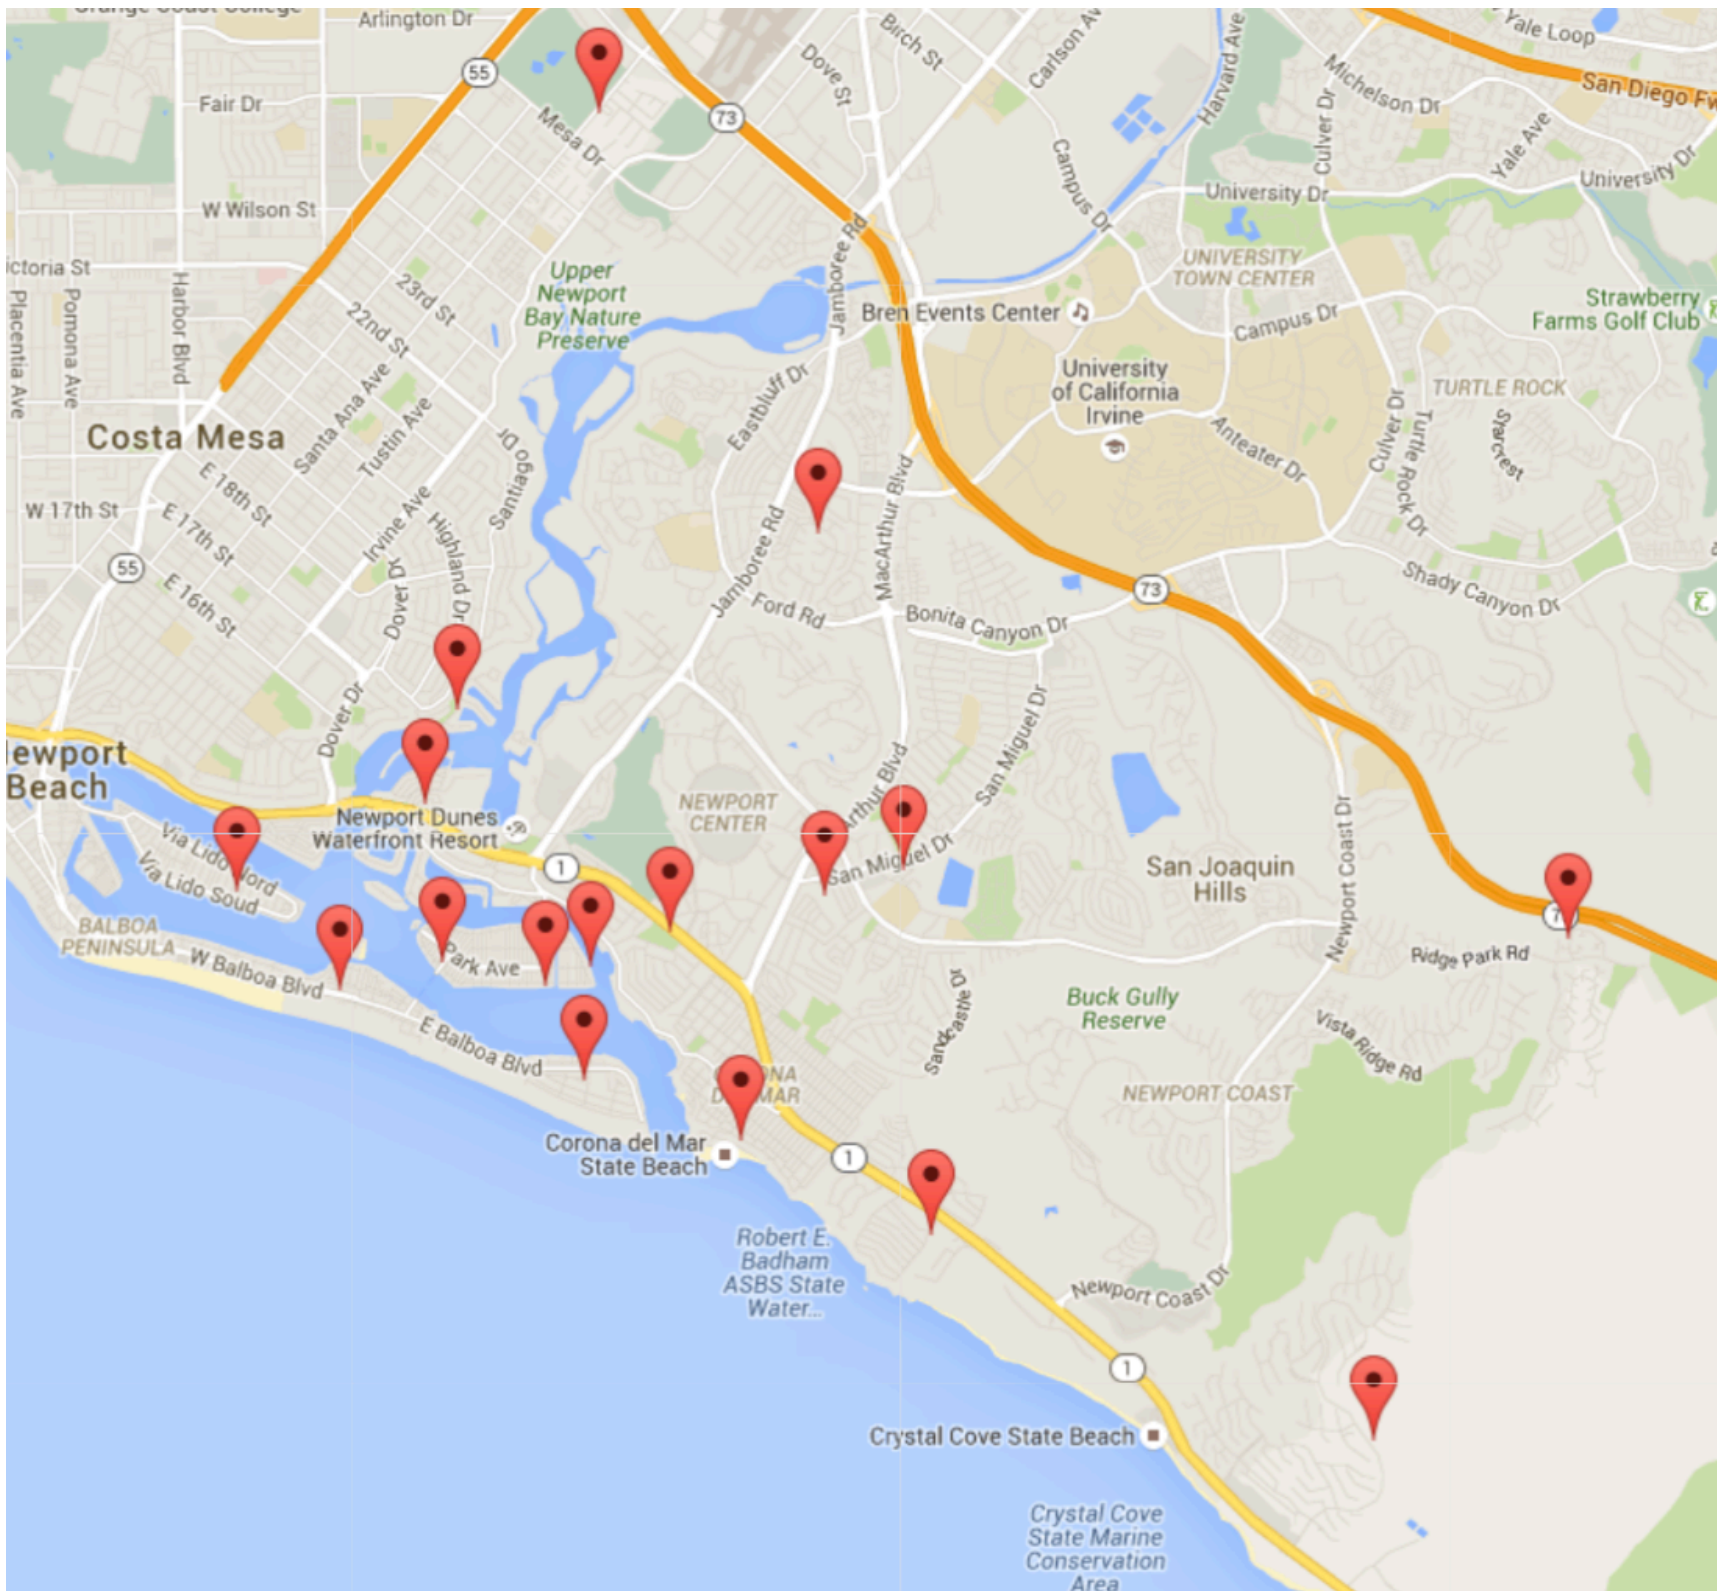

Costa Mesa

Newport Beach

Newport Dunes Waterfront Resort

Corona del Mar State Beach

Robert E. Badham ASBS State Water...

Crystal Cove State Beach

Crystal Cove State Marine Conservation Area

Upper Newport Bay Nature Preserve

NEWPORT CENTER

San Joaquin Hills

Buck Gully Reserve

NEWPORT COAST

UNIVERSITY TOWN CENTER

University of California Irvine

Strawberry Farms Golf Club

TURTLE ROCK